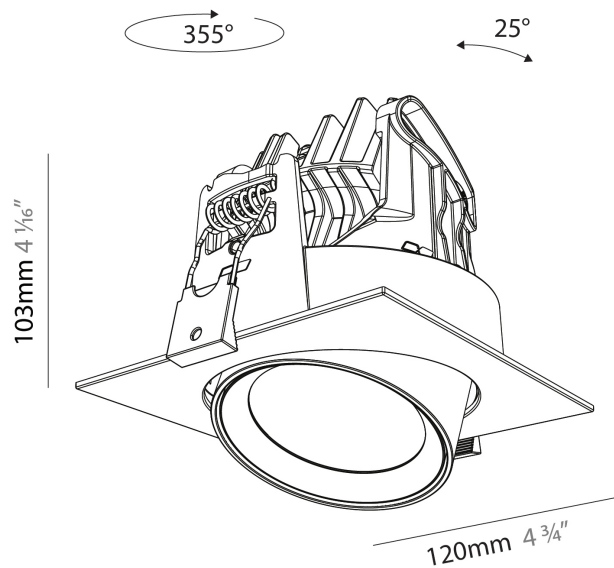

PHYSICAL

Shape: Cylinder
Diameter (mm): 120
Diameter (in): 4 3/4
Length (mm): 120
Length (in): 4 3/4
Height (mm): 105
Height (in): 4 1/8
Min. Recessing Depth (mm): 120
Min. Recessing Depth (in): 4 3/4
Light Distribution: Adjustable / Direct
Weight (kg): 0.665
Diffuser: Lens Pack - No Lens / Opal / Linear Spread Lens / Honeycomb / Spread Lens
Fixture Finish: SSR / BKV / CWI / CRY / HAB / UFT / ITA / RUA / FTG / MYG / LOD / PUS / FRO / FUP / KIA / POP / BLS / SPG / MEY / GOH / GUM / CHC / COM / ABZ / JAG / OBR / MOS / ROR
Fixture Material: Aluminum
Cut-out Measurements: Dia. 112mm / 4 7/16"

ELECTRICAL

Lamp Type: LED (Zhaga Standard)
Input Wattage (W): 34
Total Output Wattage (W): 30.9
Dimming: Tri-Mode (Non-Dimming and Phase Dimming (120Vac only) and 0-10V Dimming)
Driver Included: Yes
Driver Location: Recessed Housing
Driver Type: Constant Current - Universal
Driver Class: Class 2
Input Voltage (V): 120 - 277
Constant Current (MA): 900

LED

Color Temperature (°K): 2700 / 3000 / 3500 / 4000
Max. Delivered Lumen (lm): 2434 / 2534 / 2643 / 2768
Nominal Lumen (lm): 2788 / 2903 / 3027 / 3170
CRI: >90 CRI
Lamp Life (hrs): 50000

OPTICAL

Reflector°: 24 / 36 / 54
Adjustability: Rotational 350° / Tilt 25°

RATINGS AND CERTIFICATIONS

Certified By: CSA Certified to UL and CSA Standards
IP rating: IP20