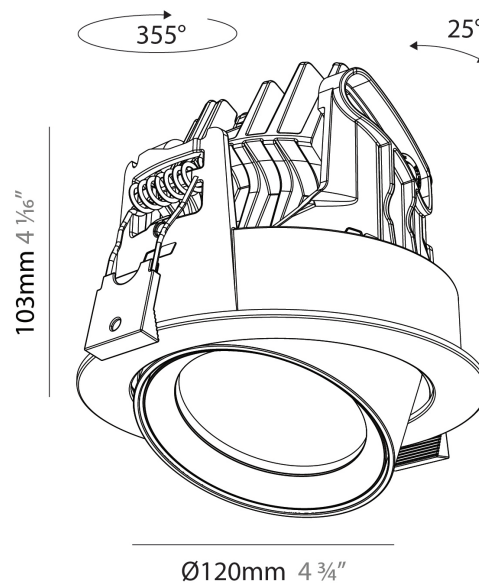

GENERAL

Series: Centriq
Subseries: Centriq Round Adjustable
Brand: Prolicht
Division: Architectural
Mounting Type: Recessed
Mounting Location: Ceiling
Subcategory: Spots

PHYSICAL

Shape: Cylinder
Diameter (mm): 120
Diameter (in): 4 3/4
Height (mm): 105
Height (in): 4 1/8
Min. Recessing Depth (mm): 120
Min. Recessing Depth (in): 4 3/4
Light Distribution: Adjustable / Direct
Weight (kg): 0.651
Diffuser: Lens Pack - No Lens / Opal / Linear Spread Lens / Honeycomb / Spread Lens
Fixture Finish: SSR / BKV / CWI / CRY / HAB / UFT / ITA / RUA / FTG / MYG / LOD / PUS / FRO / FUP / KIA / POP / BLS / SPG / MEY / GOH / GUM / CHC / COM / ABZ / JAG / OBR / MOS / ROR
Fixture Material: Aluminum
Cut-out Measurements: Dia. 112mm / 4 7/16"

ELECTRICAL

Lamp Type: LED (Zhaga Standard)
Input Wattage (W): 34
Total Output Wattage (W): 30.9
Dimming: Tri-Mode (Non-Dimming and Phase Dimming (120Vac only) and 0-10V Dimming)
Driver Included: Yes
Driver Location: Recessed Housing
Driver Type: Constant Current - Universal
Driver Class: Class 2
Input Voltage (V): 120 - 277
Constant Current (MA): 900

LED

Color Temperature (*K): 2700 / 3000 / 3500 / 4000
Max. Delivered Lumen (lm): 3148 / 3355 / 3406 / 3524
Nominal Lumen (lm): 3921 / 4177 / 4242 / 4389
CRI: >90 CRI
Lamp Life (hrs): 50000

OPTICAL

Reflector°: 24 / 36 / 54
Adjustability: Rotational 350° / Tilt 25°

RATINGS AND CERTIFICATIONS

Certified By: Certified for North American Standards
IP rating: IP20