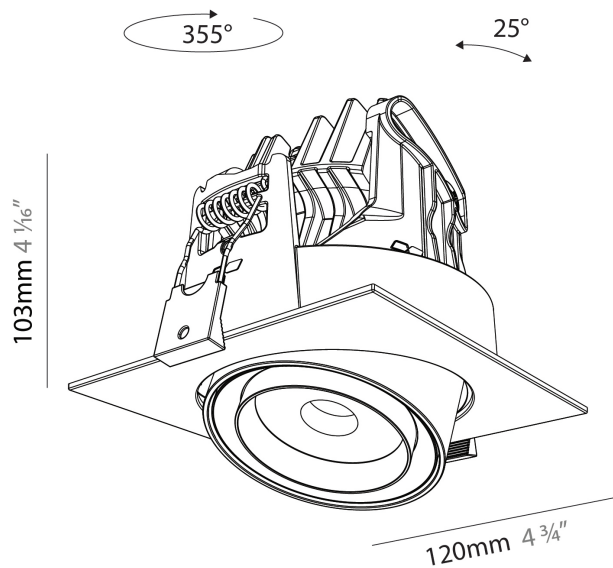

GENERAL

Series: Centriq
Subseries: Centriq Square Flex Adjustable
Brand: Prolicht
Division: Architectural
Mounting Type: Recessed
Mounting Location: Ceiling
Subcategory: Spots

PHYSICAL

Shape: Cylinder
Length (mm): 120
Length (in): 4 3/4
Width (mm): 120
Width (in): 4 3/4
Height (mm): 105
Height (in): 4 1/8
Min. Recessing Depth (mm): 120
Min. Recessing Depth (in): 4 3/4
Light Distribution: Adjustable / Direct
Weight (kg): 0.666
Fixture Finish: SSR / BKV / CWI / CRY / HAB / UFT / ITA / RUA / FTG / MYG / LOD / PUS / FRO / FUP / KIA / POP / BLS / SPG / MEY / GOH / GUM / CHC / COM / ABZ / JAG / OBR / MOS / ROR
Fixture Material: Aluminum
Cut-out Measurements: Dia. 112mm / 4 7/16"

ELECTRICAL

Lamp Type: LED (Zhaga Standard)
Input Wattage (W): 20.5
Total Output Wattage (W): 18.1
Dimming: Tri-Mode (Non-Dimming and Phase Dimming (120Vac only) and 0-10V Dimming)
Driver Included: Yes
Driver Location: Recessed Housing
Driver Type: Constant Current - Universal
Driver Class: Class 2
Housing: ENCP3
Input Voltage (V): 120 - 277
Constant Current (MA): 500

LED

Color Temperature (°K): 2700 / 3000 / 3500 / 4000
Max. Delivered Lumen (lm): 1201 / 1294 / 1346 / 1373
Nominal Lumen (lm): 1668 / 1797 / 1869 / 1907
CRI: >90 CRI
Lamp Life (hrs): 50000

OPTICAL

Beam Angle: 18 - 46
Adjustability: Rotational 350° / Tilt 25°

RATINGS AND CERTIFICATIONS

Certified By: CSA Certified to UL and CSA Standards
IP rating: IP20