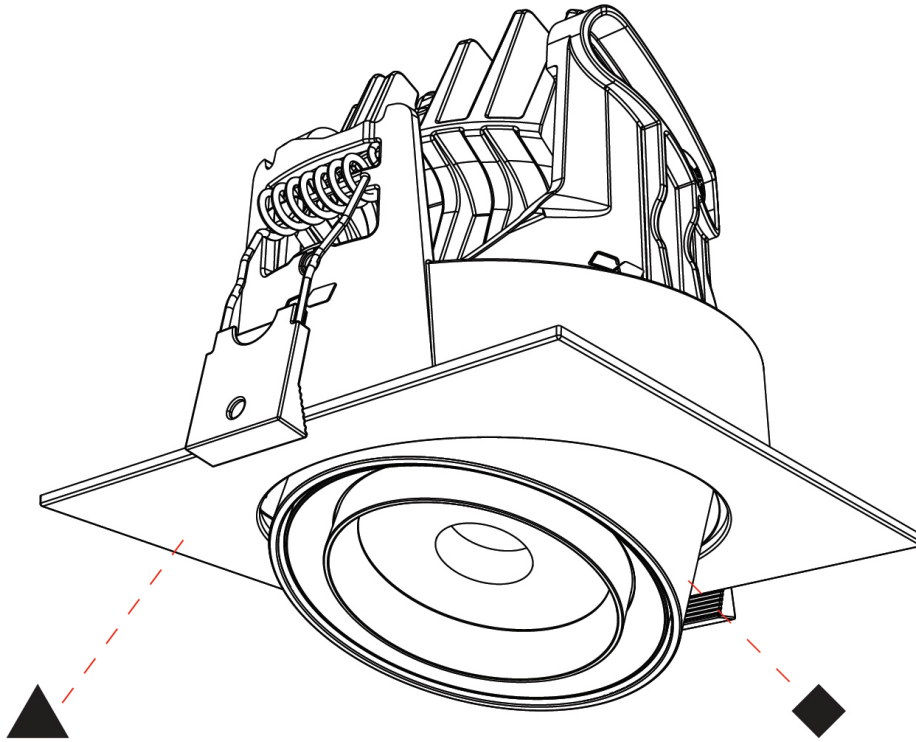

CENTRIQ SQUARE FLEX ADJUSTABLE RECESSED

A35986-

PROJECT	_____
TYPE	_____
SPECIFIER	_____
QUANTITY	_____
DATE	_____