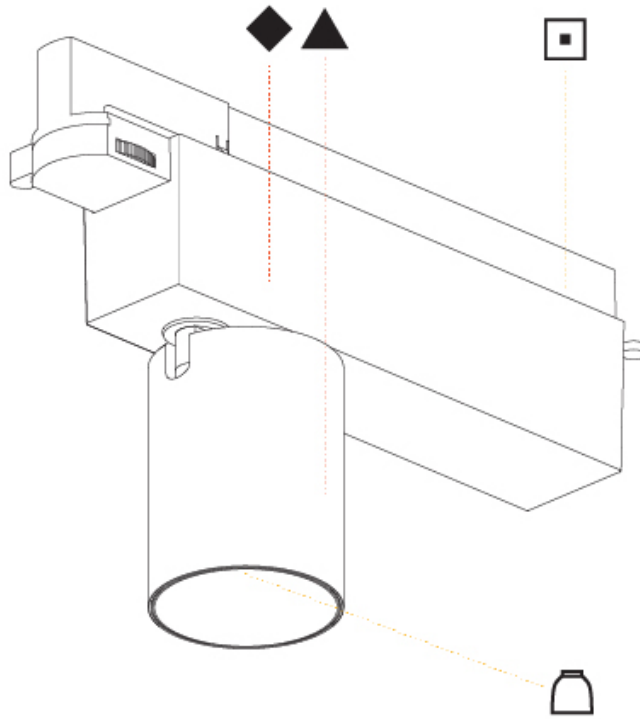

CENTRIQ 60 TRACK

A3T033-

PROJECT
TYPE
SPECIFIER
QUANTITY
DATE

A