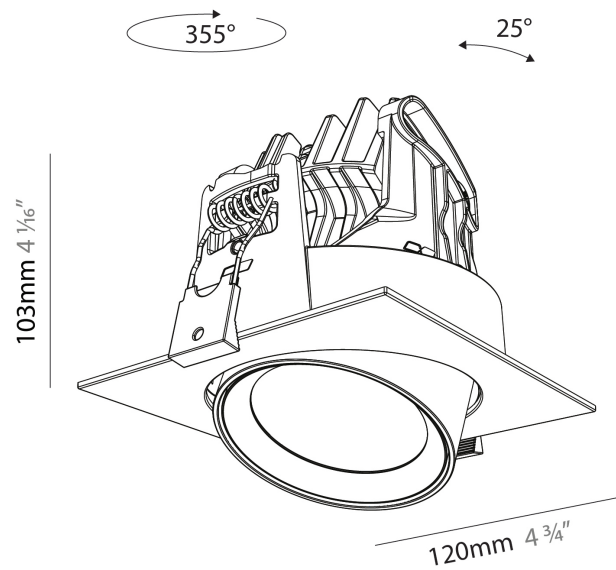

PHYSICAL

Shape: Cylinder
Diameter (mm): 120
Diameter (in): 4 3/4
Length (mm): 120
Length (in): 4 3/4
Height (mm): 105
Height (in): 4 1/8
Min. Recessing Depth (mm): 120
Min. Recessing Depth (in): 4 3/4
Light Distribution: Adjustable / Direct
Weight (kg): 0.665
Diffuser: Lens Pack - No Lens / Opal / Linear Spread Lens / Honeycomb / Spread Lens
Fixture Finish: SSR / BKV / CWI / CRY / HAB / UFT / ITA / RUA / FTG / MYG / LOD / PUS / FRO / FUP / KIA / POP / BLS / SPG / MEY / GOH / GUM / CHC / COM / ABZ / JAG / OBR / MOS / ROR
Fixture Material: Aluminum
Cut-out Measurements: Dia. 112mm / 4 7/16"

ELECTRICAL

Lamp Type: LED (Zhaga Standard)
Input Wattage (W): 27.3
Total Output Wattage (W): 24.5
Dimming: Tri-Mode (Non-Dimming and Phase Dimming (120Vac only) and 0-10V Dimming)
Driver Included: Yes
Driver Location: Recessed Housing
Driver Type: Constant Current - Universal
Driver Class: Class 2
Input Voltage (V): 120 - 277
Constant Current (MA): 700

LED

Color Temperature (°K): 2700 / 3000 / 3500 / 4000
Max. Delivered Lumen (lm): 2434 / 2534 / 2643 / 2768
Nominal Lumen (lm): 2788 / 2903 / 3027 / 3170
CRI: >90 CRI
Lamp Life (hrs): 50000

OPTICAL

Reflector°: 20 / 32 / 54
Adjustability: Rotational 350° / Tilt 25°

RATINGS AND CERTIFICATIONS

Certified By: CSA Certified to UL and CSA Standards
IP rating: IP20