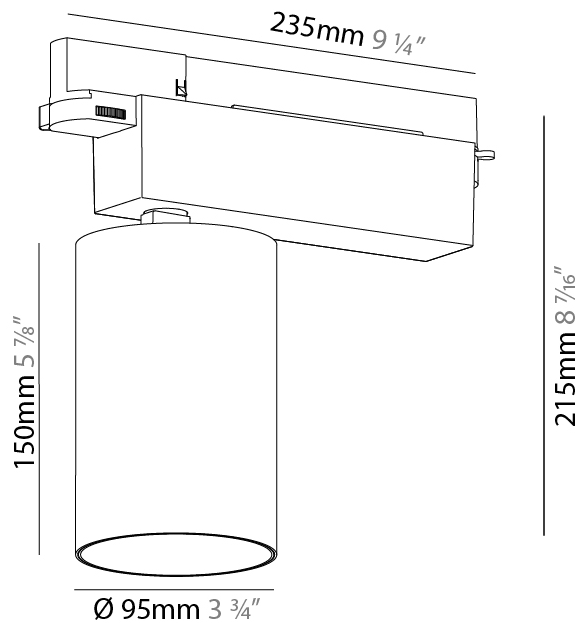

GENERAL

Series: Centriq
 Subseries: Centriq 95
 Brand: Prolicht
 Division: Architectural
 Mounting Type: Track
 Mounting Location: Ceiling
 Subcategory: Spots

PHYSICAL

Shape: Cylinder
 Diameter (mm): 95
 Diameter (in): 3 3/4
 Length (mm): 235
 Length (in): 9 1/4
 Height (mm): 150
 Height (in): 5 7/8
 Light Distribution: Adjustable / Direct
 Weight (kg): 1.495
 Weight (lbs): 3.3
 Fixture Finish: SSR / BKV / CWI / CRY / HAB / UFT / ITA / RUA / FTG / MYG / LOD / PUS / FRO / FUP / KIA / POP / BLS / SPG / MEY / GOH / GUM / CHC / COM / ABZ / JAG / OBR / MOS / ROR
 Fixture Material: Aluminum

OPTICAL

Reflector: 18 / 26 / 40
 Adjustability: Rotational 340°; Tilt 90°
 Upon Request: Special Beam Angles

RATINGS AND CERTIFICATIONS

Certified By: Certified for North American Standards
 IP rating: IP20