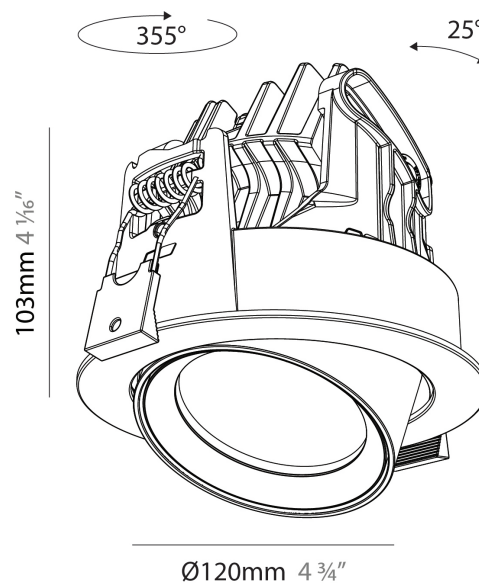

GENERAL

Series: Centriq
Subseries: Centriq Round Adjustable
Brand: Prolicht
Division: Architectural
Mounting Type: Recessed
Mounting Location: Ceiling
Subcategory: Spots

PHYSICAL

Shape: Cylinder
Diameter (mm): 120
Diameter (in): 4 ¾
Height (mm): 105
Height (in): 4 ⅛
Min. Recessing Depth (mm): 120
Min. Recessing Depth (in): 4 ¾
Light Distribution: Adjustable / Direct
Weight (kg): 0.649
Diffuser: Lens Pack - No Lens / Opal / Linear Spread Lens / Honeycomb / Spread Lens
Fixture Finish: SSR / BKV / CWI / CRY / HAB / UFT / ITA / RUA / FTG / MYG / LOD / PUS / FRO / FUP / KIA / POP / BLS / SPG / MEY / GOH / GUM / CHC / COM / ABZ / JAG / OBR / MOS / ROR
Fixture Material: Aluminum
Cut-out Measurements: Dia. 112mm / 4 7/16"

ELECTRICAL

Lamp Type: LED (Zhaga Standard)
Input Wattage (W): 20.5
Total Output Wattage (W): 18.1
Dimming: Tri-Mode (Non-Dimming and Phase Dimming (120Vac only) and 0-10V Dimming)
Driver Included: Yes
Driver Location: Recessed Housing
Driver Type: Constant Current - Universal
Driver Class: Class 2
Input Voltage (V): 120 - 277
Constant Current (MA): 500

LED

Color Temperature (°K): 2700 / 3000 / 3500 / 4000
Max. Delivered Lumen (lm): 1432 / 1542 / 1432 / 1636
Nominal Lumen (lm): 1668 / 1797 / 1868 / 1907
CRI: >90 CRI
Lamp Life (hrs): 50000

OPTICAL

Reflector°: 10
Adjustability: Rotational 350°; Tilt 90°

RATINGS AND CERTIFICATIONS

Certified By: Certified for North American Standards
IP rating: IP20