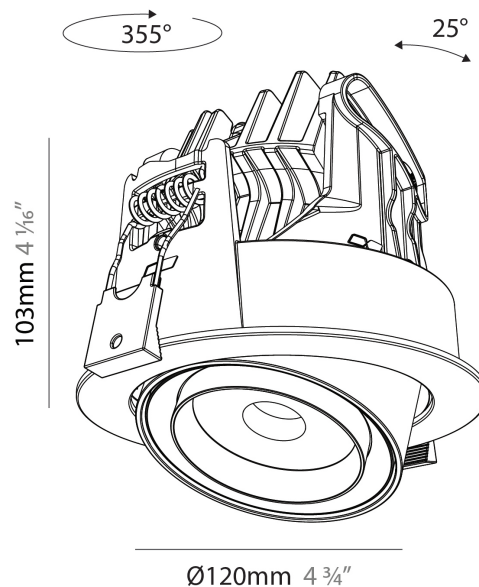

GENERAL

Series: Centriq
Subseries: Centriq Round Flex Adjustable
Brand: Prolicht
Division: Architectural
Mounting Type: Recessed
Mounting Location: Ceiling
Subcategory: Spots

PHYSICAL

Shape: Cylinder
Diameter (mm): 120
Diameter (in): 4 3/4
Height (mm): 105
Height (in): 4 1/8
Min. Recessing Depth (mm): 120
Min. Recessing Depth (in): 4 3/4
Light Distribution: Adjustable / Direct
Weight (kg): 0.666
Fixture Finish: SSR / BKV / CWI / CRY / HAB / UFT / ITA / RUA / FTG / MYG / LOD / PUS / FRO / FUP / KIA / POP / BLS / SPG / MEY / GOH / GUM / CHC / COM / ABZ / JAG / OBR / MOS / ROR
Fixture Material: Aluminum
Cut-out Measurements: Dia. 112mm / 4 7/16"

ELECTRICAL

Lamp Type: LED (Zhaga Standard)
Input Wattage (W): 20.5
Total Output Wattage (W): 18.1
Dimming: Tri-Mode (Non-Dimming and Phase Dimming (120Vac only) and 0-10V Dimming)
Driver Included: Yes
Driver Location: Recessed Housing
Driver Type: Constant Current - Universal
Driver Class: Class 2
Housing: ENCP 3
Input Voltage (V): 120 - 277
Constant Current (MA): 500

LED

Color Temperature (°K): 2700 / 3000 / 3500 / 4000
Max. Delivered Lumen (lm): 1201 / 1294 / 1346 / 1373
Nominal Lumen (lm): 1668 / 1797 / 1869 / 1907
CRI: >90 CRI
Lamp Life (hrs): 50000

OPTICAL

Beam Angle: 18 - 46
Adjustability: Rotational 350° / Tilt 25°

RATINGS AND CERTIFICATIONS

Certified By: CSA Certified to UL and CSA Standards
IP rating: IP20