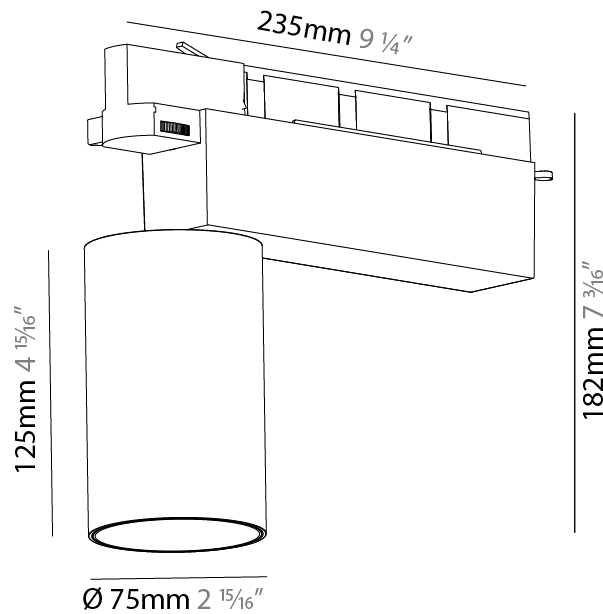

GENERAL

Series: Centriq
Subseries: Centriq 75
Brand: Prolicht
Division: Architectural
Mounting Type: Track
Mounting Location: Ceiling
Subcategory: Spots

PHYSICAL

Shape: Cylinder
Diameter (mm): 75
Diameter (in): 2 ¹⁵/₁₆
Length (mm): 235
Length (in): 9 ¹/₄
Height (mm): 125
Height (in): 4 ¹⁵/₁₆
Light Distribution: Adjustable / Direct
Weight (kg): 1.099
Weight (lbs): 2 7/16
Fixture Finish: SSR / BKV / CWI / CRY / HAB / UFT / ITA / RUA / FTG / MYG / LOD / PUS / FRO / FUP / KIA / POP / BLS / SPG / MEY / GOH / GUM / CHC / COM / ABZ / JAG / OBR / MOS / ROR
Fixture Material: Aluminum

ELECTRICAL

Lamp Type: LED (Zhaga Standard)
Input Wattage (W): 12 / 15
Total Output Wattage (W): 10.8 / 13.5
Dimming: Tri-Mode (Non-Dimming and Phase Dimming (120Vac only) and 0-10V Dimming)
Driver Included: Yes
Driver Location: Integrated
Driver Type: Constant Current - Universal
Driver Class: Class 2
Input Voltage (V): 120 - 277
Constant Current (MA): 350

LED

Number of LEDs: 1
Color Temperature (°K): 2700 / 3000 / 3500 / 4000
Max. Delivered Lumen (lm): 870 / 970 / 1039 / 1060
Nominal Lumen (lm): 960 / 1070 / 1156 / 1180
CRI: >90 CRI
Lamp Life (hrs): 50000
Upon Request: Special Color Temperature Special Led

OPTICAL

Beam Angle: 10
Adjustability: Rotational 340°; Tilt 90°
Upon Request: Special Beam Angles

RATINGS AND CERTIFICATIONS

Certified By: Certified for North American Standards
IP rating: IP20